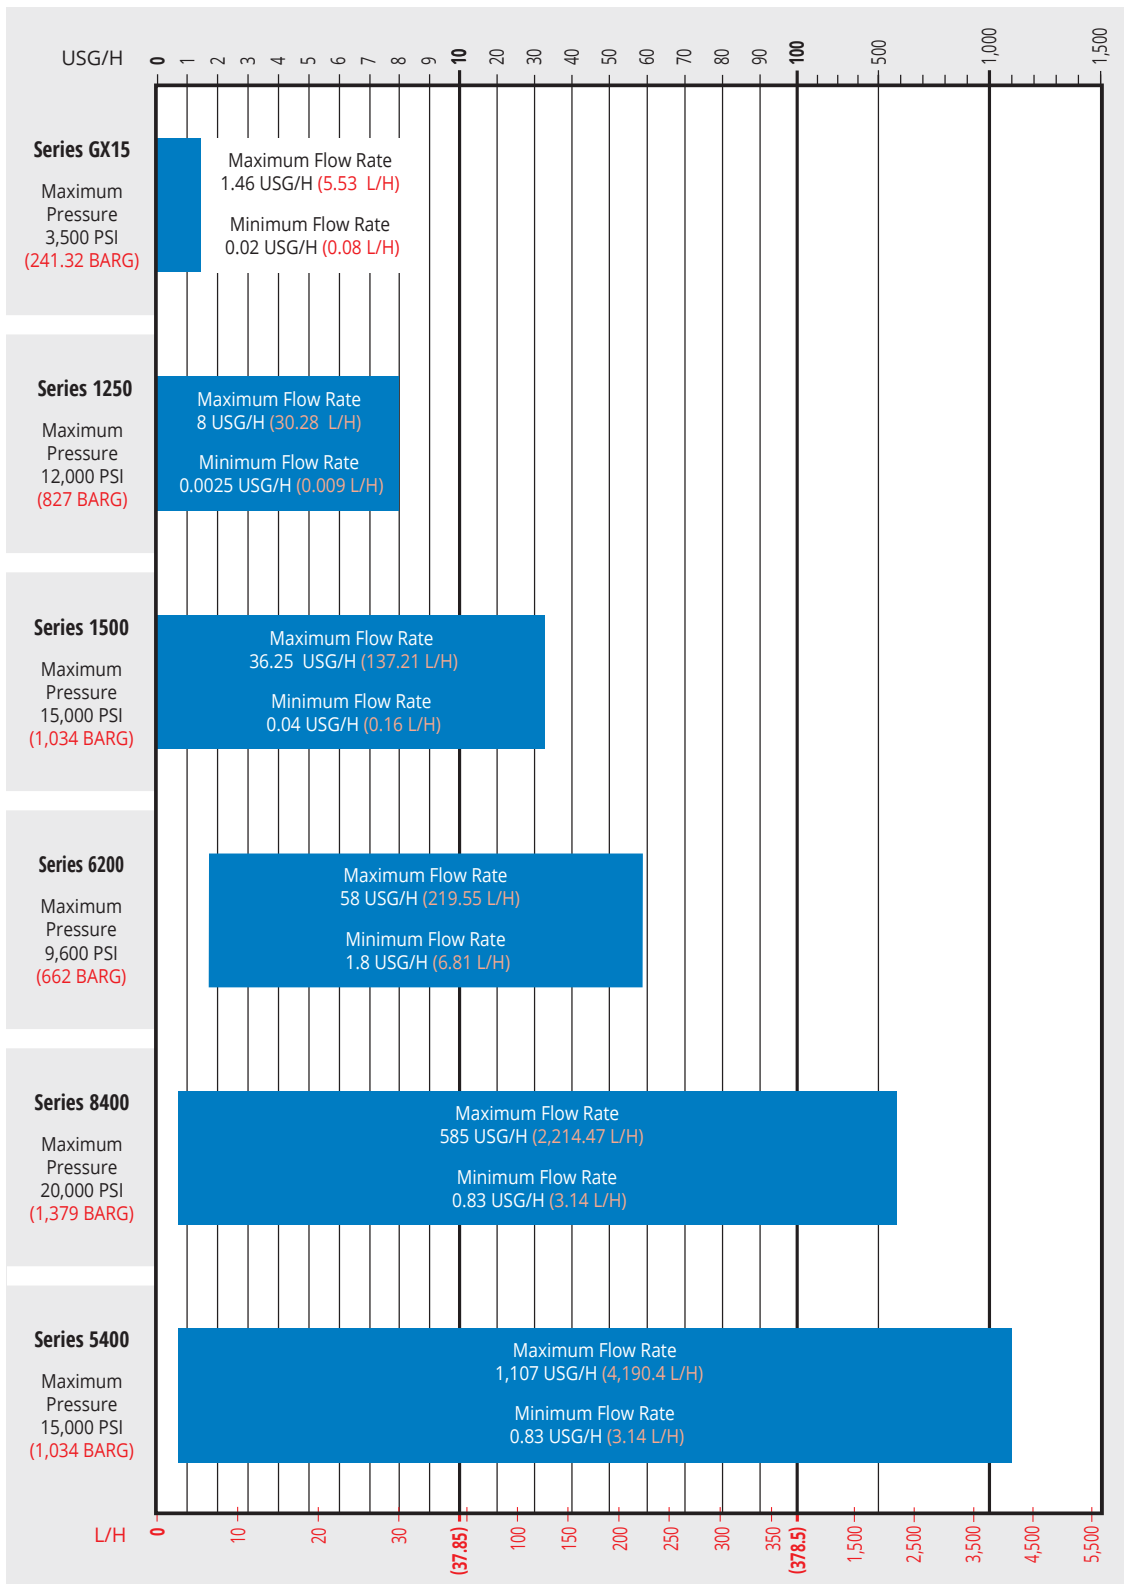

Pneumatic Pump Range

Flow rate expressed at 0 PSIG discharge pressure.