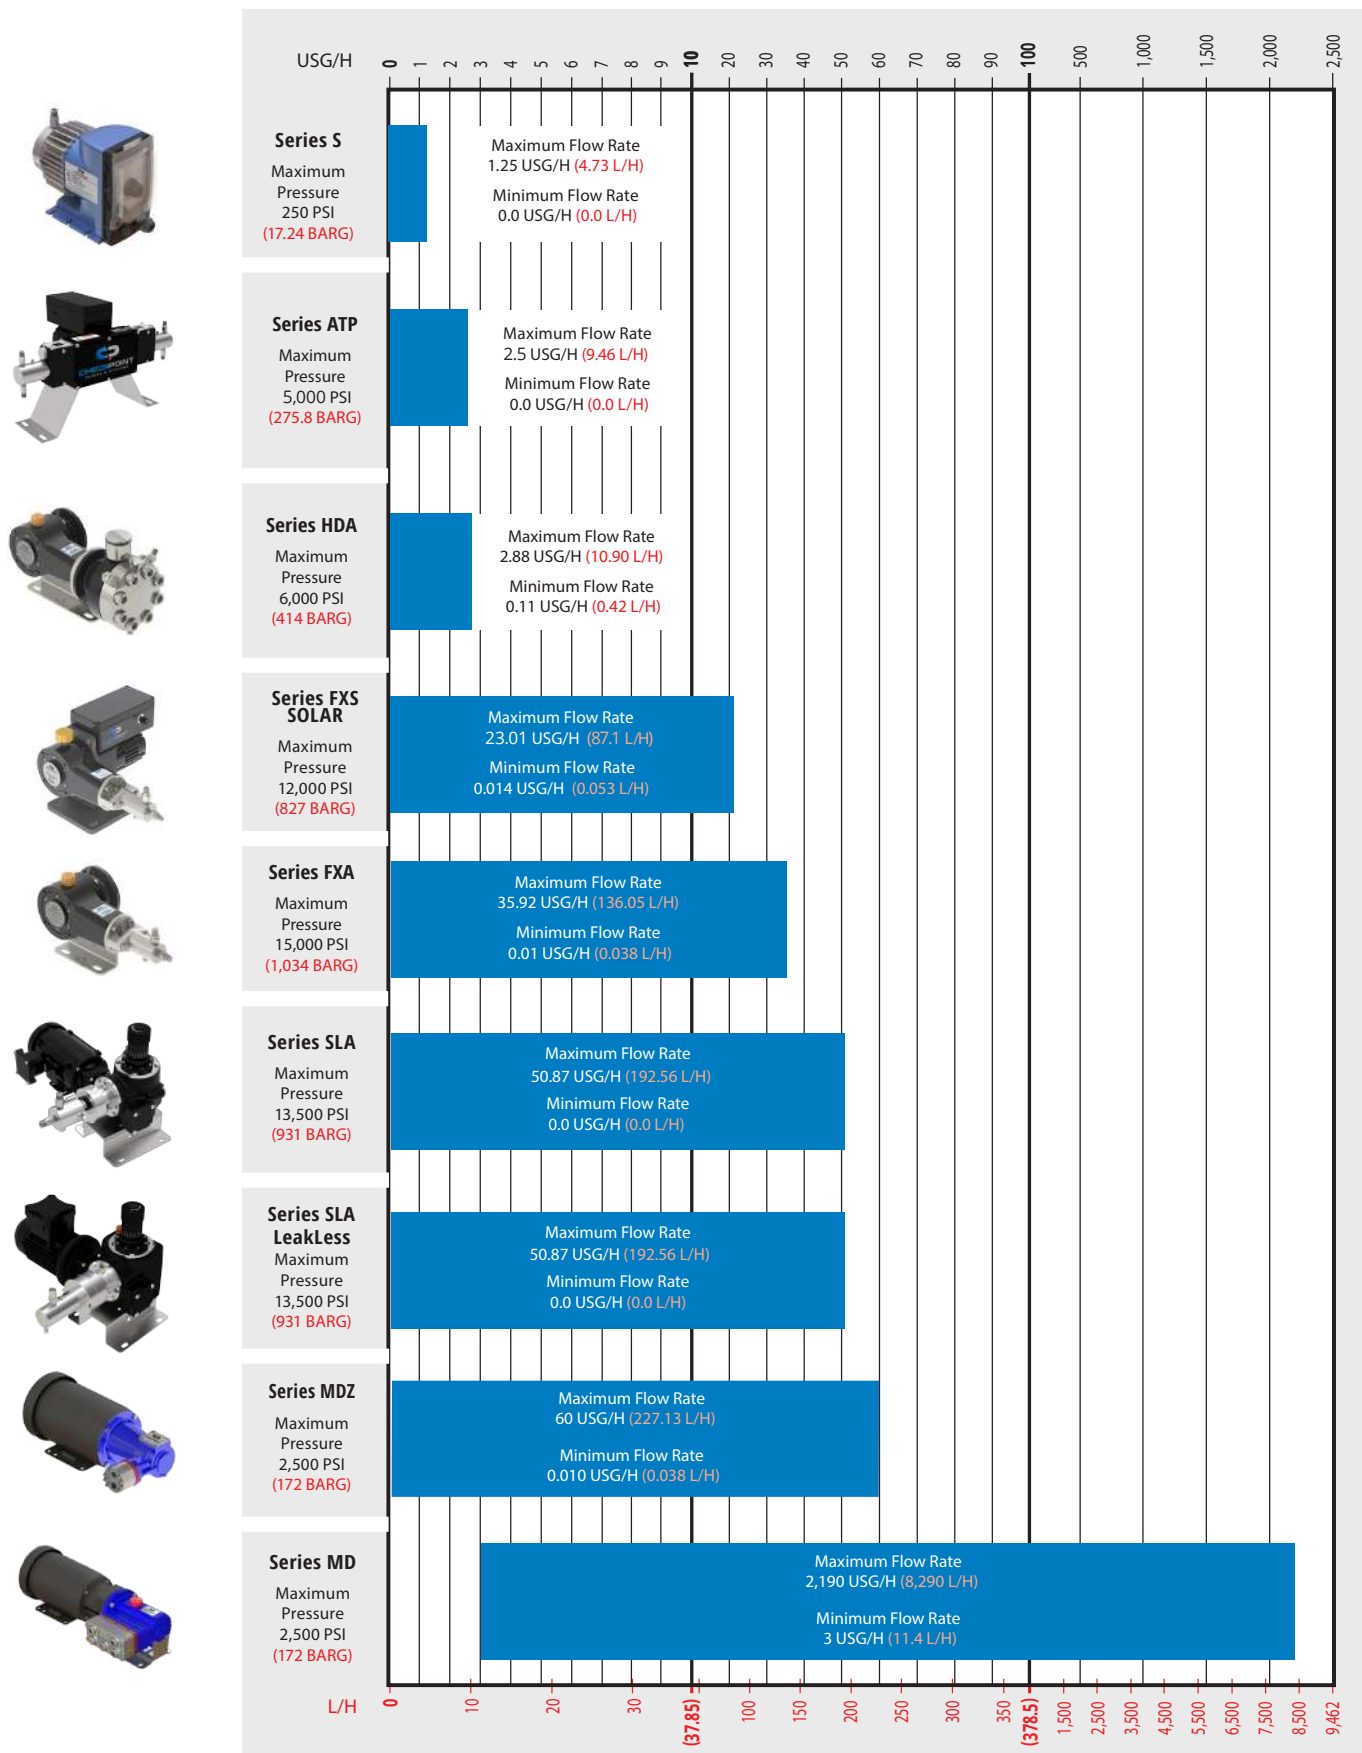

## Electric Pump Range

Flow rate expressed at 0 PSIG discharge pressure.